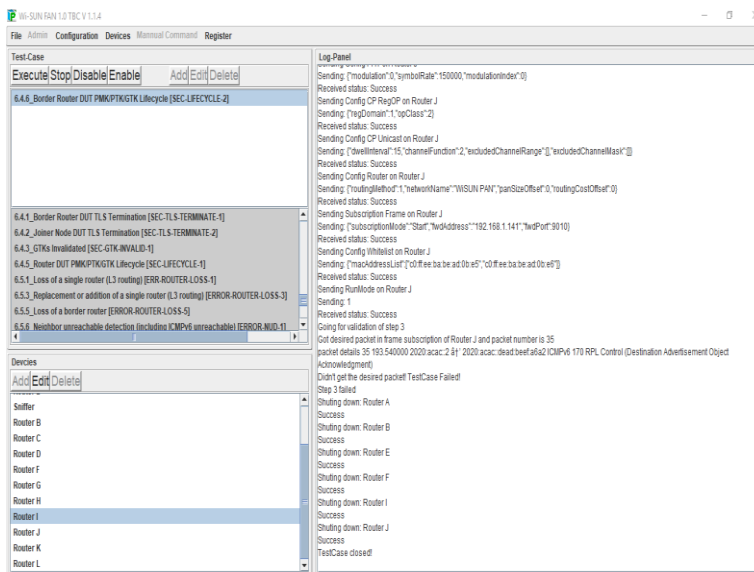

General Description:

Wi-SUN FAN Test Bed Controller (TBC)

Wi-SUN FAN Test Bed Controller is an *Agile and customizable* software tool developed and designed by Procubed Inc. The TBC can minimize the effort of Test and Verification process of Wi-SUN Alliance FAN specification, conformance and certification.

Procubed is the official supplier of Test Bed Controller for Wi-SUN Certification to various Test Labs.

Test Bed Controller embraces technological innovation by being adaptable to all types of unique, diverse, and cutting-edge FAN devices in the emerging world of IoT.

Features:

Test Bed Controller will ease the process of obtaining certification.

Test Bed Controller is an integrated platform that automates testing FAN capable devices.

Test Bed Controller provides the following services:

- ✓ **Configure** - Automatically configure devices to execute test cases.
- ✓ **Test** - Execute test scripts by controlling test bed device operation.
- ✓ **Result Analysis** - Determine pass/fail results based on a given test case or script criteria.
- ✓ **Test Report** – Automatically generates the test report for the certification testing.

Procubed Test Suite accomplishes the services through the following components:

- ✓ **Test Bed Controller Application**
- ✓ **Sniffer (ProShark)**
- ✓ **TBU (Test Bed Units)**

System Benefits:

- Highly automated features saves time for testing.
- Developers can perform all testing and in-house validation of the Wi-SUN FAN Conformance Test Plan test cases for assurance of compliance with any Wi-SUN FAN devices.
- Essential Tool for FAN Certification Pre-Validation.
- Can be used to demonstrate the compliance.

Related Products:

Pro-FAN1x: Procubed Wi-SUN Field Area Networking Stack. It is hardware agnostic and easily portable.

Pro-ETB: An Embedded test bench, which is easy to configure to do any kind of embedded device testing over Serial, USB, Ethernet Interface. Configurable to perform all different Wi-SUN profile Certification validation.

ProShark: A protocol analyzer for Sub 1Ghz RF network.

Procubed Inc. (www.procubedinc.com)

Procubed is the leader in wireless communication technology, providing a one stop solution for complete system level designs and end-to-end solutions. Procubed firmly believe in partnership models to enable our customers to lead in their respective fields. We enable our customers to enter their target IoT markets through innovative ideas and complete solutions. We assist in executing the right corporate decisions to justify return on investment and time to market. info@procubedinc.com